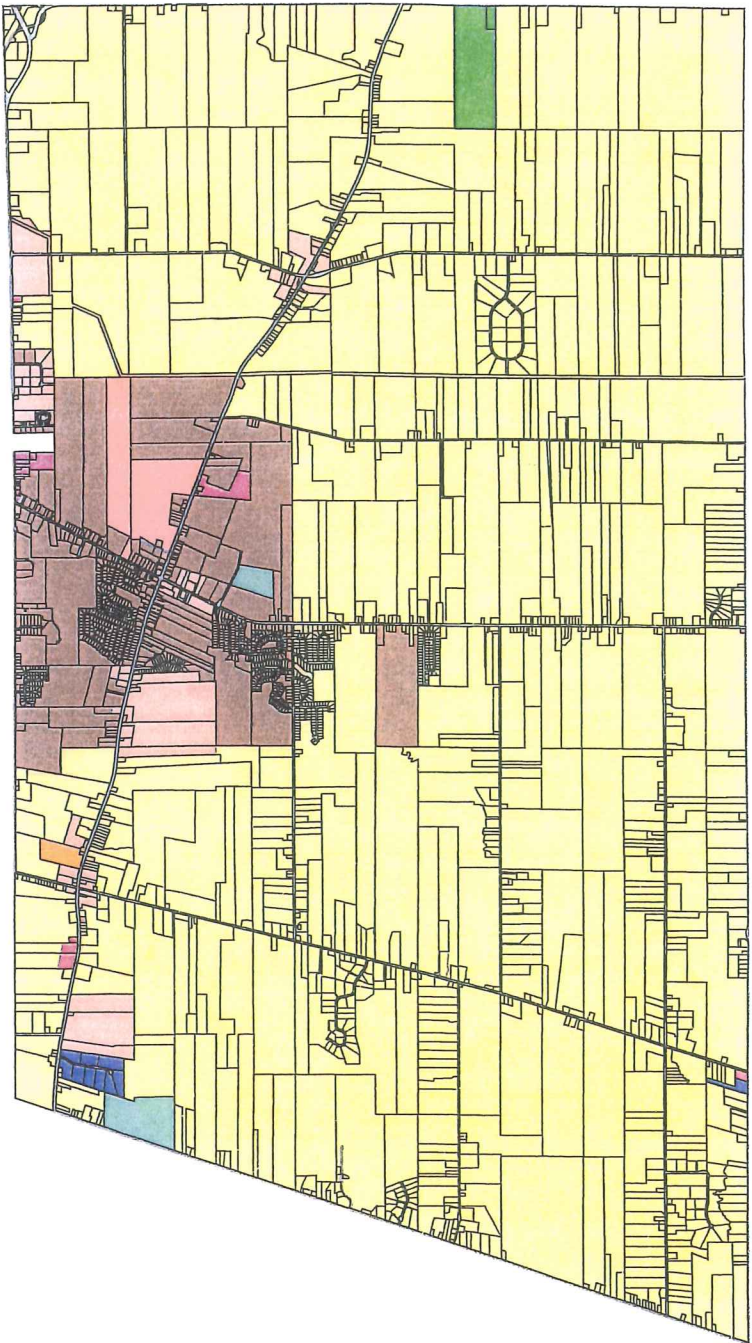

Town of Clarkson

Legend

- ClarksonROW
- ClarksonParcels
- zoning_clarkson

ZONE_ABBR

- C
- GI
- HC
- L.H.O.
- MH
- PUD
- RC
- RS-10
- RS-20

as of 8-10-04 by Larsen Engineers, Roch., NY